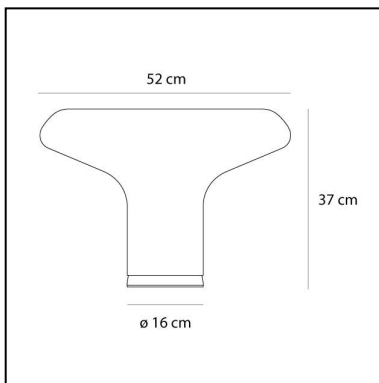

Lesbo

Angelo Mangiarotti

IP20    

LUMINAIRE

- Watt: **77W**
- Voltage: **220V-240V**
- Delivered lumens output: **1180lm**
- CCT: **2900K**
- Dimmer Typology: **Microswitch Dimmer**

Notes

With dimmer.

DESCRIPTION

Body and diffuser in blown smoked Murano glass; base in polished metal.

PRODUCT CODE: 0054010A

FEATURES

- Article Code: **0054010A**
- Colour: **Transparent**
- Installation: **Table**
- Material: **blown glass, aluminum**
- Series: **Design Collection, Modern Classic**
- Environment: **Indoor**
- Area contract: **Residential**
- Emission: **Diffused**
- design by: **Angelo Mangiarotti**

DIMENSIONS

- Height: **cm 37**
- Diameter: **cm 52**
- Base Diameter: **cm 16**
- Impact Resistance: **N/D**
- Glow Wire Test: **N/D°**

NOT INCLUDED SOURCES

- Category: **HALO**
- Number: **1**
- Lbs: **A60**
- Watt: **77W**
- Socket: **E27**
- Color Rendering: **1a**
- Color temperature (K): **2900K**
- Duration (h): **1000h**

ALTERNATIVE SOURCES

- Category: **LED RETROFIT**
- Number: **1**
- Watt: **15W**
- Socket: **E27**